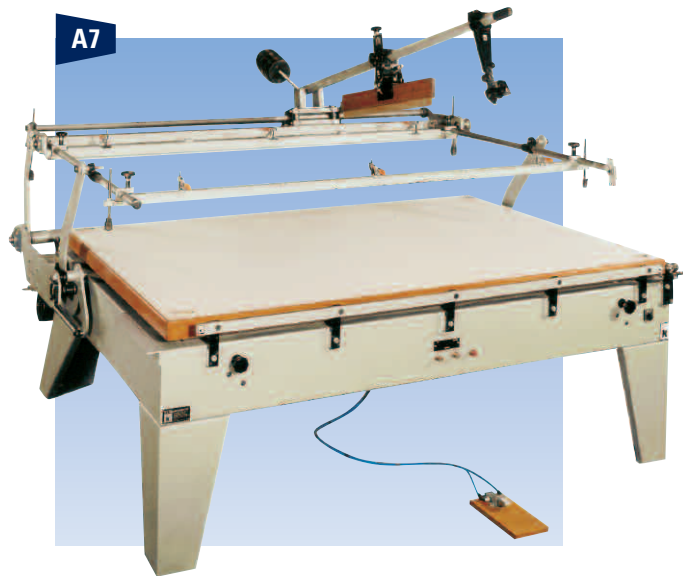

A6

THE kpx HAND TABLE WITH CONSTANT PRINT PRESSURE CONTROL (A6)

- Supplied with one arm squeegee
- Rigid construction
- Constant print pressure control
- Precision bearings on pivot & carriage
- Fine pitch x - y registration on printing base
- Strong silent vacuum unit with auto on/off or foot controlled vacuum if required
- Off contact by hand wheel (option)

Electrics: 220/240v, Mono phase, 50/60 Hz, 8 amps

MODEL PC	Max. Print Size	Max. Frame Size	Overall Dims
3020	30" x 20" 76cm x 50cm	48" x 34" 121cm x 86cm	66" x 74" 167cm x 187cm
4030	40" x 30" 101cm x 76cm	58" x 44" 147cm x 111cm	76" x 84" 193cm x 213cm
6040	60" x 40" 152cm x 101cm	78" x 54" 198cm x 137cm	96" x 100" 243cm x 254cm
7248	72" x 48" 182cm x 121cm	94" x 67" 238cm x 170cm	112" x 113" 284cm x 287cm

A7

THE kpx PARAPRINT 1/4 AUTOMATIC (A7)

- Horizontal screen frame at all times
- Pneumatic or manual screen frame raise & lower
- Clearance on both sides for overhang
- Supplied with one arm squeegee
- Fine pitch x - y registration on printing base
- Strong silent vacuum unit with auto on/off
- Constant print pressure control (option)
- Screen "peel off" (option)
- Assisted pneumatic squeegee drive
- Off contact by hand wheel (option)

Electrics: 220/240v, Mono phase, 50/60 Hz, 8 amps

Pneumatics: Frame lift: 3 cfm @ 100 psi (90 litres/min. @ 7 bar)

Squeegee drive: 6 cfm @ 100 psi (168 litres/min. @ 7 bar)

MODEL PP	Max. Print Size	Max. Frame Size	Overall Dims
1520	15" x 20" 38cm x 50cm	37" x 34" 94cm x 86cm	61" x 76" 154cm x 193cm
3020	30" x 20" 76cm x 50cm	52" x 34" 132cm x 86cm	76" x 76" 193cm x 193cm
4030	40" x 30" 101cm x 76cm	62" x 44" 157cm x 112cm	86" x 86" 218cm x 218cm
6040	60" x 40" 152cm x 101cm	82" x 54" 208cm x 137cm	106" x 96" 269cm x 243cm
7248	72" x 48" 182cm x 121cm	94" x 67" 238cm x 170cm	140" x 109" 355cm x 276cm