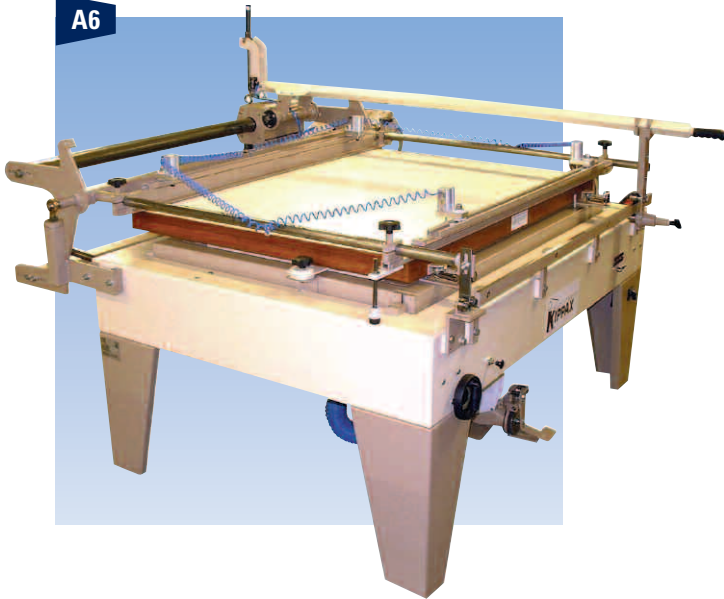

A6

THE kpx HAND TABLE WITH CONSTANT PRINT PRESSURE CONTROL (A6)

- Supplied with one arm squeegee
- Rigid construction
- Constant print pressure control
- Precision bearings on pivot & carriage
- Fine pitch x - y registration on printing base
- Strong silent vacuum unit with auto on/off or foot controlled vacuum if required
- Off contact by hand wheel (option)

Electrics: 220/240v, Mono phase, 50/60 Hz, 8 amps

MODEL PC	Max. Print Size	Max. Frame Size	Overall Dims
3020	30" x 20" 76cm x 50cm	48" x 34" 121cm x 86cm	66" x 74" 167cm x 187cm
4030	40" x 30" 101cm x 76cm	58" x 44" 147cm x 111cm	76" x 84" 193cm x 213cm
6040	60" x 40" 152cm x 101cm	78" x 54" 198cm x 137cm	96" x 100" 243cm x 254cm
7248	72" x 48" 182cm x 121cm	94" x 67" 238cm x 170cm	112" x 113" 284cm x 287cm

A7

THE kpx PARAPRINT 1/4 AUTOMATIC (A7)

- Horizontal screen frame at all times
- Pneumatic or manual screen frame raise & lower
- Clearance on both sides for overhang
- Supplied with one arm squeegee
- Fine pitch x - y registration on printing base
- Strong silent vacuum unit with auto on/off
- Constant print pressure control (option)
- Screen "peel off" (option)
- Assisted pneumatic squeegee drive
- Off contact by hand wheel (option)

Electrics: 220/240v, Mono phase, 50/60 Hz, 8 amps

Pneumatics: Frame lift: 3 cfm @ 100 psi (90 litres/min. @ 7 bar)

Squeegee drive: 6 cfm @ 100 psi (168 litres/min. @ 7 bar)

MODEL PP	Max. Print Size	Max. Frame Size	Overall Dims
1520	15" x 20" 38cm x 50cm	37" x 34" 94cm x 86cm	61" x 76" 154cm x 193cm
3020	30" x 20" 76cm x 50cm	52" x 34" 132cm x 86cm	76" x 76" 193cm x 193cm
4030	40" x 30" 101cm x 76cm	62" x 44" 157cm x 112cm	86" x 86" 218cm x 218cm
6040	60" x 40" 152cm x 101cm	82" x 54" 208cm x 137cm	106" x 96" 269cm x 243cm
7248	72" x 48" 182cm x 121cm	94" x 67" 238cm x 170cm	140" x 109" 355cm x 276cm