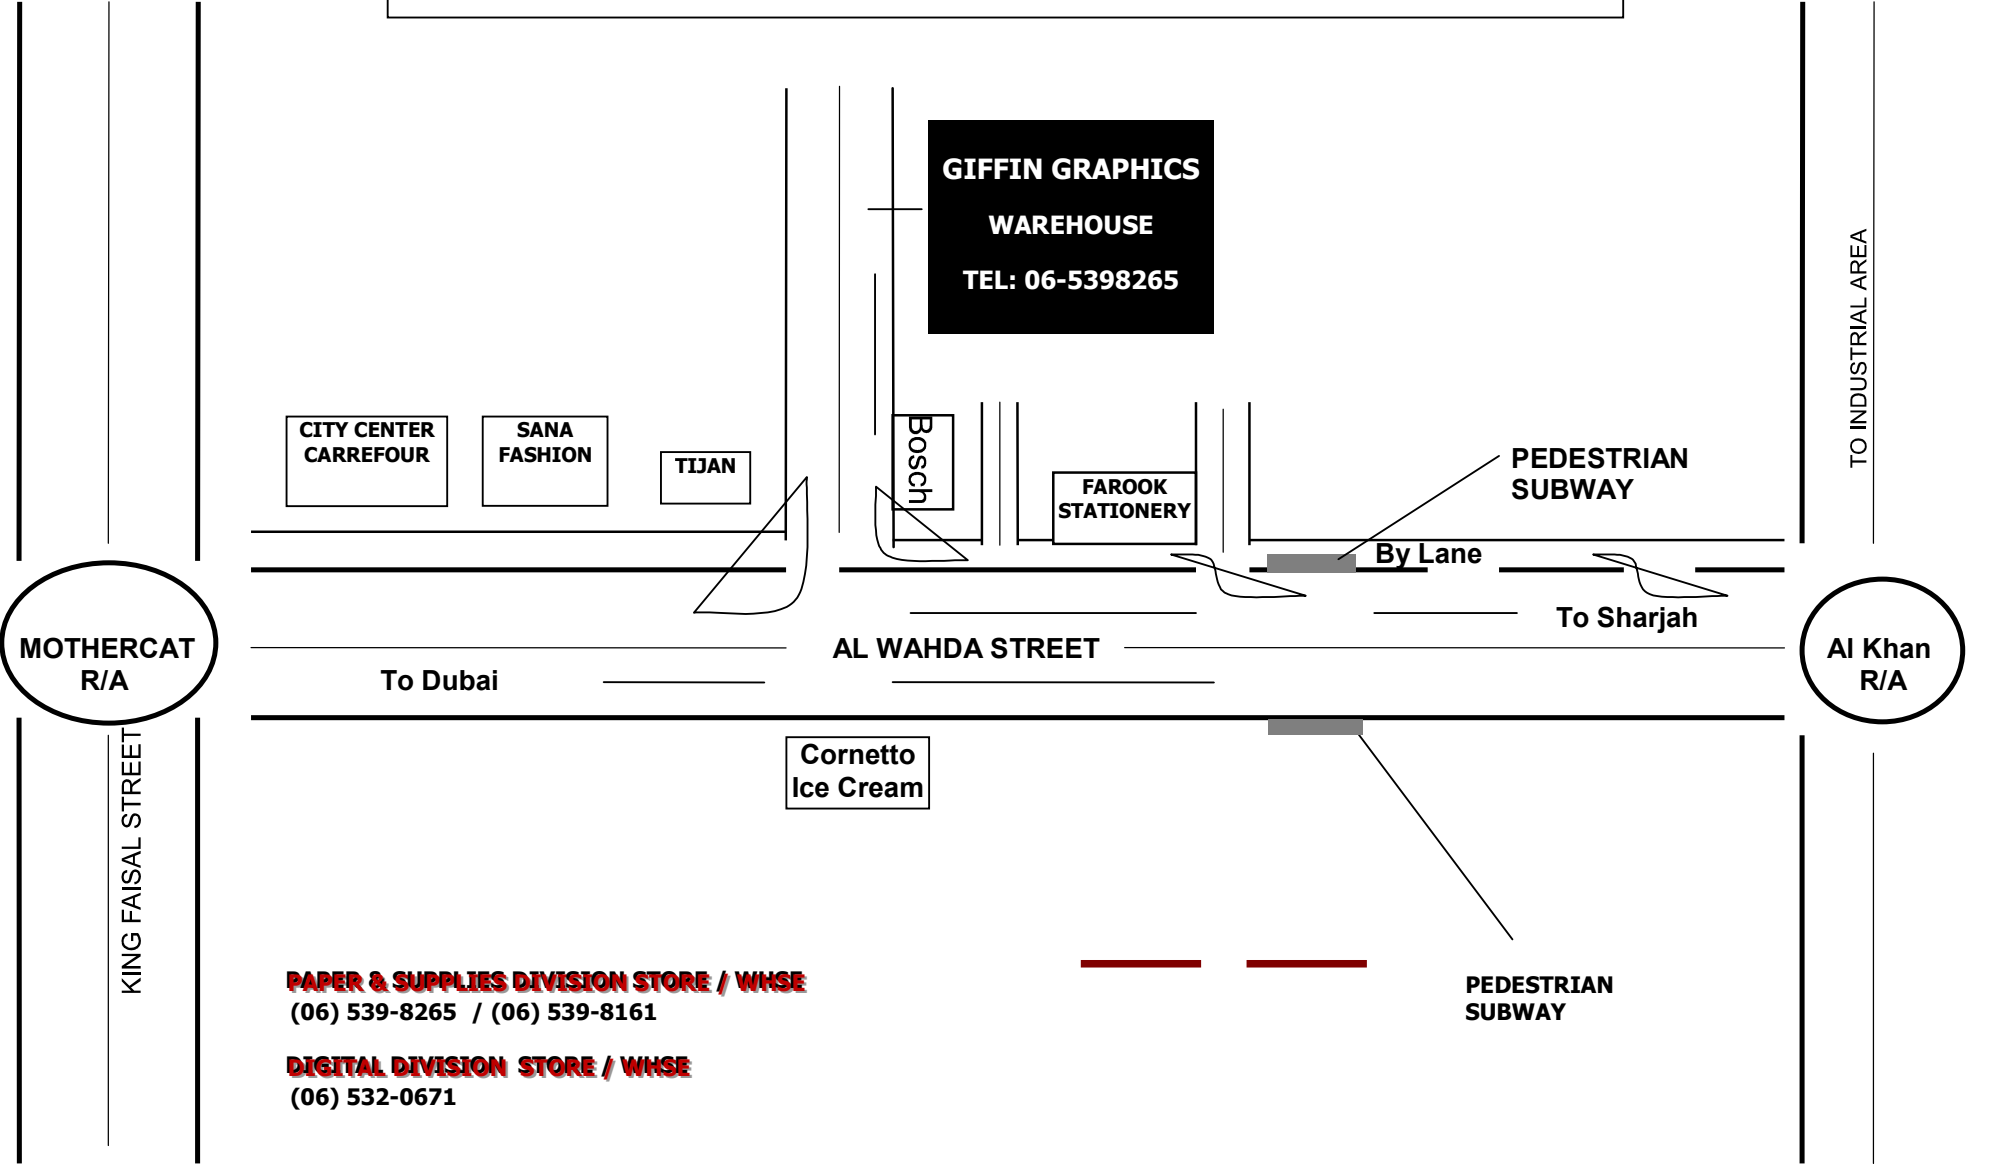

# LOCATION MAP OF GIFFIN GRAPHICS WAREHOUSE

**GIFFIN GRAPHICS  
WAREHOUSE  
TEL: 06-5398265**

CITY CENTER  
CARREFOUR

SANA  
FASHION

TIJAN

Bosch

FAROOK  
STATIONERY

PEDESTRIAN  
SUBWAY

By Lane

To Sharjah

MOTHERCAT  
R/A

Al Khan  
R/A

To Dubai

AL WAHDA STREET

TO INDUSTRIAL AREA

Cornetto  
Ice Cream

PEDESTRIAN  
SUBWAY

**PAPER & SUPPLIES DIVISION STORE / WHSE**  
(06) 539-8265 / (06) 539-8161

**DIGITAL DIVISION STORE / WHSE**  
(06) 532-0671